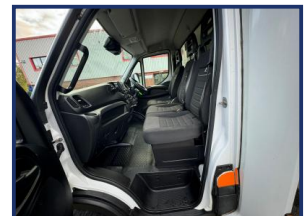

RHODES TRUCK WORLD

QUALITY COMMERCIAL VEHICLE SALES

IVECO Daily 72-180

£POA

2022 72 Iveco Daily 72-180 Euro 6 7.2ton rigid with half curtainsider, half box van body with cantilever tail lift, auto gearbox, air con, camera system fitted for London.

Product Details

Category/Type	Rigids
Make	IVECO
Model	Daily 72-180
Year	2022
Mileage	131000kms

Waterloo Road, Linby, Nottingham, NG15 8AA

Tel: 01159 312084 Mob: 07789 432008

www.rhodestruckworld.co.uk info@rhodestruckworld.co.uk