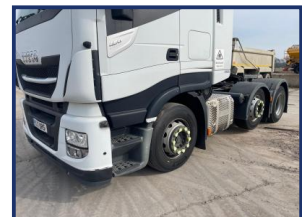

# RHODES TRUCK WORLD

QUALITY COMMERCIAL VEHICLE SALES

## Iveco Stralis 460

**£6,000.00**

2017 Iveco Stralis 460 High roof sleeper cab Euro 6, 6x2 tractor unit, auto gearbox, air con.  
715,000kms, choice of two great value for money